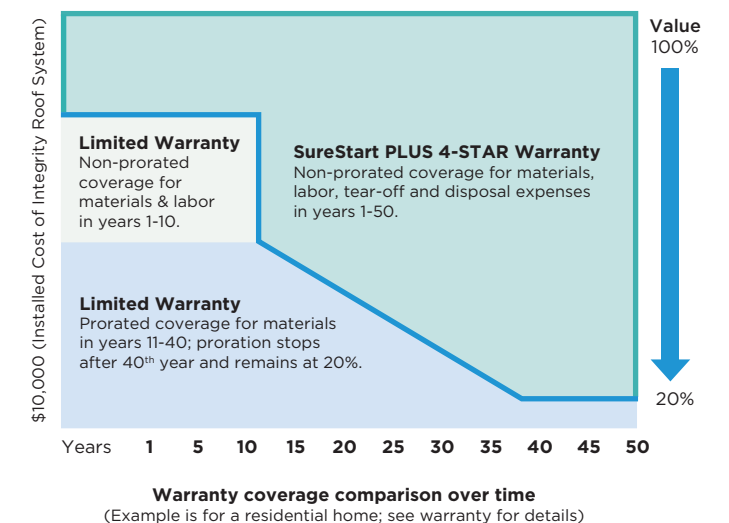

SureStart PLUS Coverage protects your investment

Example of approximate cost for an average residential reroofing project: Installed cost of an Integrity Roof System: $10,000			
	Projected Replacement Cost of an Integrity Roof System (assumes 2% Annual Inflation)	Value Provided by a Typical Limited Warranty	Value Provided by SureStart PLUS 4-STAR Coverage
Year	Projected Cost	Amount Provided	Amount Provided
1	$10,200	$6,120	$10,200
5	$11,041	$6,625	$11,041
10	$12,190	$7,314	$12,190
11	$12,434	$3,233	$12,434
20	$14,859	$2,972	$14,859
30	$18,114	$2,415	$18,114
40	$22,080	$1,472	$22,080
50	$26,916	$1,794	$26,916

This example is based on most shingle manufacturers limited warranties and is for illustrative purposes only. **Actual costs will vary by region and roof type.**

CertainTeed's SureStart PLUS 4-STAR Coverage versus Limited Lifetime Warranty

“A commitment to professionalism and dedication to quality craftsmanship”